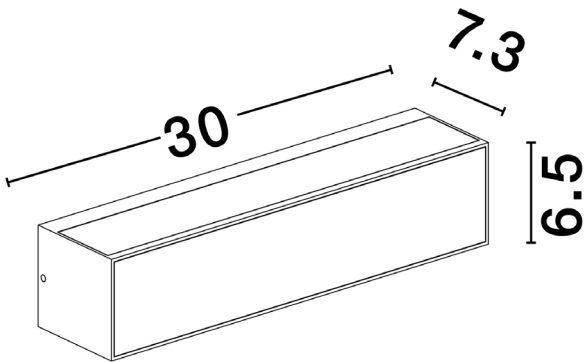

NOVA LUCE

PRODUCT DATASHEET

Version: 001

PRODUCT PHOTOGRAPH

TECHNICAL DRAWING

GENERAL INFORMATION

Product Code	9030595
Collection	Outdoor
Product Category	Wall
Product Family	Inga
Mounting Location	Wall
Application Environment	Outdoor
Specifications	

DIMENSION & WEIGHT

LxWxH (cm)	L: 30 W: 7,3 H: 6,5
Cut out (cm)	N/A
Weight (Kgr)	1.285

MATERIAL & COLOR

Product Color	Sandy Black
Body Material	Aluminium & Glass

APPLICATION & MOUNTING

Ambient Working Temp.	Max 45 oC
Type of Protection	IP65
Dimmable	No
Type of Dimming (Optional)	N/A
Mounting type	Surface
Mounting Depth (cm)	N/A
Led Module Replaceable	No
Light Source	LED

Power (Nominal)	18 W
Input voltage (Nominal)	220-240Vac
Mains Frequency	50/60Hz

PHOTOMETRICAL DATA

Luminous Flux	1484 lm
Color Temperature	3000 K
Light Color (Designation)	Warm White

WARRANTY

Warranty	3 Years
----------	----------------