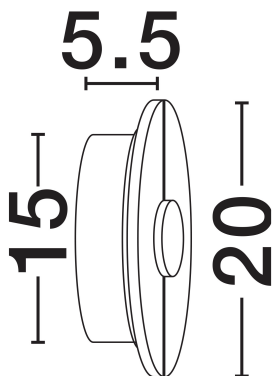

NOVA LUCE

PRODUCT DATASHEET

Version: 001

PRODUCT PHOTOGRAPH

TECHNICAL DRAWING

GENERAL INFORMATION

| | |
|-------------------------|---------|
| Product Code | 9019745 |
| Collection | Indoor |
| Product Category | Wall |
| Product Family | Aider |
| Mounting Location | Wall |
| Application Environment | Indoor |
| Specifications | N/A |

DIMENSION & WEIGHT

| | |
|--------------|--------------------|
| LxWxH (cm) | D: 20 W: 5.5 H: 20 |
| Cut Out (cm) | N/A |
| Weight (Kgr) | 0.9 |

MATERIAL & COLOR

| | |
|---------------|---------------------------------------|
| Product Color | Brass Gold |
| Body Material | Steel, Aluminium & Imitated Alabaster |

| | |
|-------------------------|-----------------|
| Power (Nominal) | 12W |
| Input voltage (Nominal) | 220-240V |
| Mains Frequency | 50/60Hz |

PHOTOMETRICAL DATA

| | |
|---------------------------|-------------------|
| Luminous Flux | 694lm |
| Color Temperature | 3000K |
| Light Color (Designation) | Warm White |