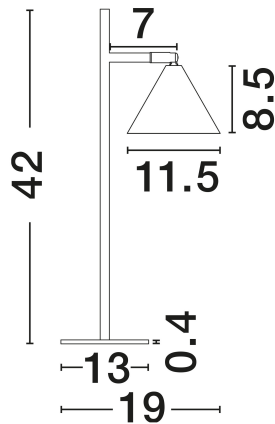

NOVA LUCE

PRODUCT DATASHEET

Version: 001

PRODUCT PHOTOGRAPH

TECHNICAL DRAWING

GENERAL INFORMATION

Product Code	9011435
Collection	Indoor
Product Category	Table
Product Family	Conico
Mounting Location	Table
Application Environment	Indoor
Specifications	N/A

DIMENSION & WEIGHT

LxWxH (cm)	D: 11.5 W: 19 H: 42
Cut Out (cm)	N/A
Weight (Kgr)	0.8

MATERIAL & COLOR

Product Color	Oxide Coffee & Black
Body Material	Aluminium

APPLICATION & MOUNTING

Ambient Working Temp.	Max 45°C
Type of Protection	IP20
Dimmable	Yes
Type of Dimming	N/A
Mounting type	Surface
Mounting Depth (cm)	N/A
Led Module Replaceable	Yes
Light Source	MR16/GU10

Power (Nominal)	1x10W
Input voltage (Nominal)	100-240V
Mains Frequency	50/60Hz

PHOTOMETRICAL DATA

Luminous Flux	N/A
Color Temperature	N/A
Light Color (Designation)	N/A

WARRANTY

Warranty	3 Years
----------	----------------