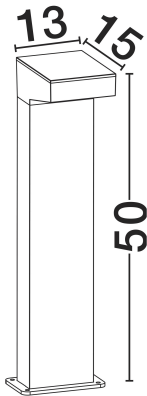

NOVA LUCE

PRODUCT DATASHEET

Version: 001

PRODUCT PHOTOGRAPH

GENERAL INFORMATION

Product Code	9136429
Collection	Outdoor
Product Category	Bollard
Product Family	Rob
Mounting Location	Ground
Application Environment	Outdoor
Specifications	N/A

DIMENSION & WEIGHT

LxWxH (cm)	L:13 W:15 H:50 cm
Cut out (cm)	N/A
Weight (Kgr)	1.6

TECHNICAL DRAWING

MATERIAL & COLOR

Product Color	Sandy Black
Body Material	Aluminium & Glass

APPLICATION & MOUNTING

Ambient Working Temp.	Max 45 oC
Type of Protection	IP65
Dimmable	No
Type of Dimming	N/A
Mounting type	Surface
Mounting Depth (cm)	N/A
Led Module Replaceable	No
Light Source	LED