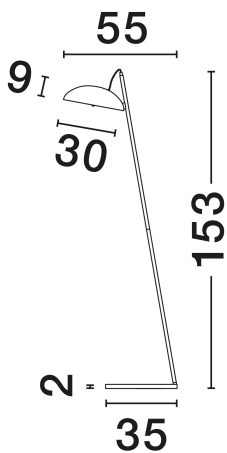

NOVA LUCE

PRODUCT DATASHEET

Version: 001

PRODUCT PHOTOGRAPH

TECHNICAL DRAWING

GENERAL INFORMATION

Product Code	9006099
Collection	Indoor
Product Category	Floor
Product Family	Flute
Mounting Location	Floor
Application Environment	Indoor
Specifications	N/A

DIMENSION & WEIGHT

LxWxH (cm)	L: 35 W: 55 H: 153
Cut Out (cm)	N/A
Weight (Kgr)	3.1

MATERIAL & COLOR

Product Color	Sandy Gold
Body Material	Aluminium

APPLICATION & MOUNTING

Ambient Working Temp.	Max 45°C
Type of Protection	IP20
Dimmable	Yes
Type of Dimming	Triac
Mounting type	Surface
Mounting Depth (cm)	N/A
Led Module Replaceable	No
Light Source	LED

Power (Nominal)	30W
Input voltage (Nominal)	220-240V
Mains Frequency	50/60Hz

PHOTOMETRICAL DATA

Luminous Flux	1958lm
Color Temperature	3000K
Light Color (Designation)	Warm White

WARRANTY

Warranty	3 Years
----------	----------------