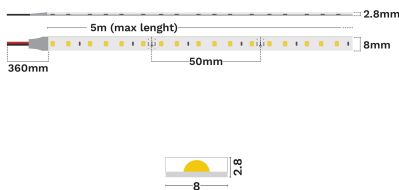

COMPATIBLE WITH

— On/Off Driver: N/A

— Triac Driver: N/A

— Dali Driver: N/A

GENERAL INFORMATION

Product Code	9540093
Product Category	Led Strips
Product Family	Honor Slim
Mounting Location	N/A
Application Environment	Outdoor

DIMENSION & WEIGHT

LxWxH (cm)	L:5m 8 mm
Cut out (cm)	N/A
Weight (Kgr)	N/A

MATERIAL & COLOR

Product Color	N/A
Body Material	Aluminium
Cover Material	N/A

APPLICATION & MOUNTING

Ambient Working Temp.	45 C
Type of Protection	IP62
Protection Class IK	N/A
Dimmable	Yes
Type of Dimming (Optional)	Triac/Dali
Mounting type	N/A
Mounting Depth (cm)	N/A
Led Module Replaceable	No
Light Source	Led
Adjustable	No

NOVA LUCE S.A

Schimatari Viotias
32009, Greece

+30 22620 58 121
+30 22620 56 743

info@novaluce.com
www.novaluce.com