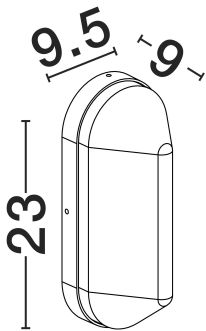

NOVA LUCE

PRODUCT DATASHEET

Version: 001

PRODUCT PHOTOGRAPH

TECHNICAL DRAWING

GENERAL INFORMATION

Product Code	9030164
Collection	Outdoor
Product Category	Wall
Product Family	Amel
Mounting Location	Wall
Application Environment	Outdoor
Specifications	N/A

DIMENSION & WEIGHT

LxWxH (cm)	L:9.5 W:9.H:23 cm
Cut out (cm)	N/A
Weight (Kgr)	0.457

MATERIAL & COLOR

Product Color	Sandy Black
Body Material	Aluminium & Acrylic

APPLICATION & MOUNTING

Ambient Working Temp.	Max 45 oC
Type of Protection	IP65
Dimmable	N/A
Type of Dimming	N/A
Mounting type	Surface
Mounting Depth (cm)	N/A
Led Module Replaceable	Yes
Light Source	E27