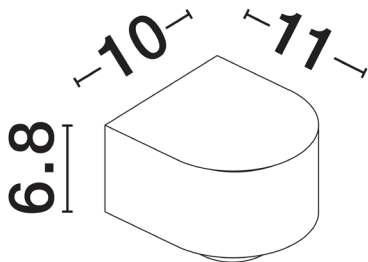

NOVA LUCE

PRODUCT DATASHEET

Version: 001

PRODUCT PHOTOGRAPH

TECHNICAL DRAWING

GENERAL INFORMATION

Product Code	9030941
Collection	Outdoor
Product Category	Wall
Product Family	Opera
Mounting Location	Wall
Application Environment	Outdoor
Specifications	Antisalt Protection

DIMENSION & WEIGHT

LxWxH (cm)	L: 10 W: 11 H: 6,8
Cut out (cm)	N/A
Weight (Kgr)	0.75

MATERIAL & COLOR

Product Color	Coffee
Body Material	Aluminium & Glass

APPLICATION & MOUNTING

Ambient Working Temp.	Max 45 oC
Type of Protection	IP54
Dimmable	No
Type of Dimming (Optional)	N/A
Mounting type	Surface
Mounting Depth (cm)	N/A
Led Module Replaceable	No
Light Source	LED

Power (Nominal)	6 W
Input voltage (Nominal)	220-240Vac
Mains Frequency	50/60Hz

PHOTOMETRICAL DATA

Luminous Flux	478 lm
Color Temperature	3000 K
Light Color (Designation)	Warm White

WARRANTY

Warranty	3 Years
----------	----------------