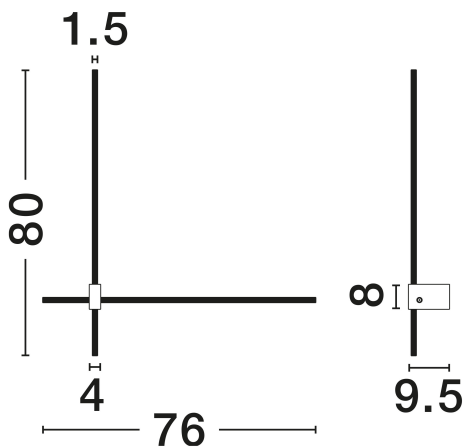

NOVA LUCE

PRODUCT DATASHEET

Version: 001

PRODUCT PHOTOGRAPH

TECHNICAL DRAWING

GENERAL INFORMATION

Product Code	9060274
Collection	Indoor
Product Category	Wall
Product Family	Peak
Mounting Location	Wall
Application Environment	Indoor
Specifications	N/A

DIMENSION & WEIGHT

LxWxH (cm)	L: 76 W: 9.5 H: 80
Cut Out (cm)	N/A
Weight (Kgr)	0.9

MATERIAL & COLOR

Product Color	Sandy White
Body Material	Aluminium

APPLICATION & MOUNTING

Ambient Working Temp.	Max 45°C
Type of Protection	IP20
Dimmable	Yes
Type of Dimming	Triac
Mounting type	Surface
Mounting Depth (cm)	N/A
Led Module Replaceable	No
Light Source	LED

Power (Nominal)	20W
Input voltage (Nominal)	220-240V
Mains Frequency	50/60Hz

PHOTOMETRICAL DATA

Luminous Flux	1000lm
Color Temperature	2700-3000-4000K
Light Color (Designation)	WW - NW

WARRANTY

Warranty	3 Years
----------	----------------