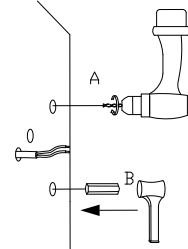

NOVA LUCE

9267020 9267023

1

Turn off the general switch

2

Drill holes & apply plastic anchors
With screws

3

Drill holes

4

Apply the screws

5

Connect wires

6

Apply the side screws

7

Turn on the general switch