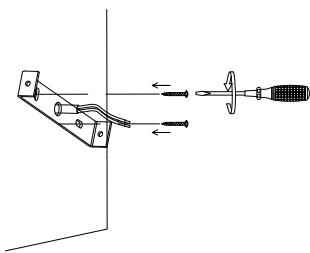

NOVA LUCE

9267020 9267023

1

Turn off the general switch

2

Drill holes & apply plastic anchors
With screws

3

Drill holes

4

Apply the screws

5

Connect wires

6

Apply the side screws

7

Turn on the general switch