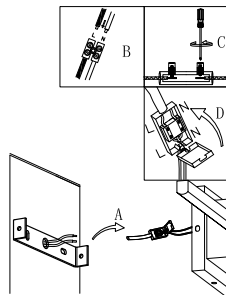

NOVA LUCE

9267020 9267023

1

Turn off the general switch

2

Drill holes & apply plastic anchors
With screws

3

Drill holes

4

Apply the screws

5

Connect wires

6

Apply the side screws

7

Turn on the general switch