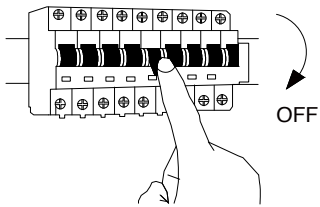

NOVA LUCE

9267020 9267023

1

Turn off the general switch

2

Drill holes & apply plastic anchors
With screws

3

Drill holes

4

Apply the screws

5

Connect wires

6

Apply the side screws

7

Turn on the general switch