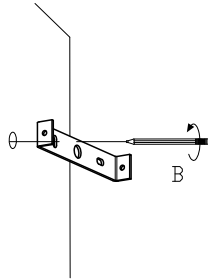

NOVA LUCE

9267020 9267023

1

Turn off the general switch

2

Drill holes & apply plastic anchors
With screws

3

Drill holes

4

Apply the screws

5

Connect wires

6

Apply the side screws

7

Turn on the general switch