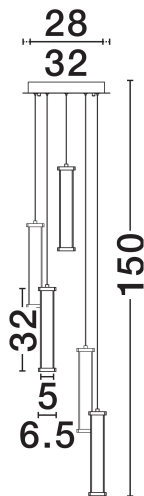

NOVA LUCE

PRODUCT DATASHEET

Version: 001

PRODUCT PHOTOGRAPH

TECHNICAL DRAWING

GENERAL INFORMATION

Product Code	9214139
Collection	Indoor
Product Category	Suspension
Product Family	PHEME
Mounting Location	Wall
Application Environment	Indoor
Specifications	N/A

DIMENSION & WEIGHT

LxWxH (cm)	D: 32 H: 150
Cut Out (cm)	N/A
Weight (Kgr)	3.6

MATERIAL & COLOR

Product Color	Brushed Gold
Body Material	Metal & Acrylic

APPLICATION & MOUNTING

Ambient Working Temp.	Max 45°C
Type of Protection	IP20
Dimmable	Yes
Type of Dimming	Triac
Mounting type	Surface
Mounting Depth (cm)	N/A
Led Module Replaceable	No
Light Source	LED

Power (Nominal)	21W
Input voltage (Nominal)	220-240V
Mains Frequency	50/60Hz

PHOTOMETRICAL DATA

Luminous Flux	1470lm
Color Temperature	2700K
Light Color (Designation)	Warm White

WARRANTY

Warranty	3 Years
----------	----------------