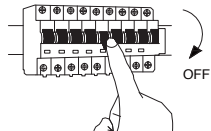

NOVA LUCE

9180120, 9180121
9180122, 9180123

①

Turn off the general switch

②

Drill with a 0.6 cm

③

Apply plastic anchors

④

Apply the element with a screw

⑤

Connect parts together

⑥

Turn on the general switch