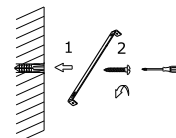

NOVA LUCE

9180120, 9180121
9180122, 9180123

①

Turn off the general switch

②

Drill with a 0.6 cm

③

Apply plastic anchors

④

Apply the element with a screw

⑤

Connect parts together

⑥

Turn on the general switch