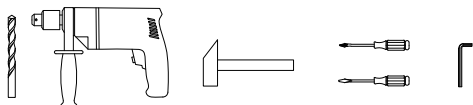

NOVA LUCE

9180120, 9180121
9180122, 9180123

①

Turn off the general switch

②

Drill with a 0.6 cm

③

Apply plastic anchors

④

Apply the element with a screw

⑤

Connect parts together

⑥

Turn on the general switch