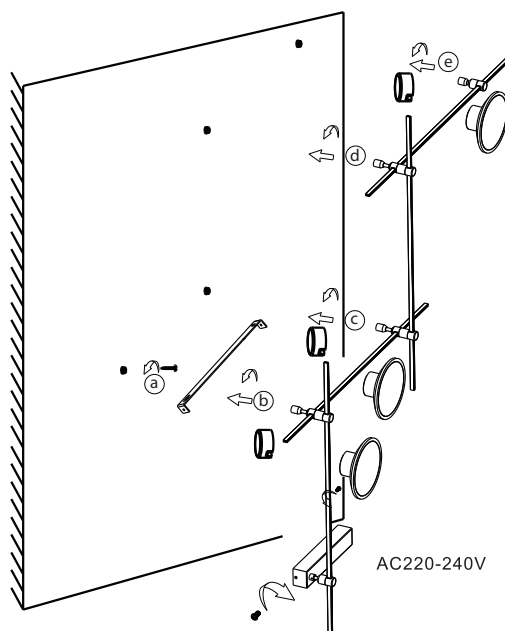

NOVA LUCE

9180120, 9180121
9180122, 9180123

①

Turn off the general switch

②

Drill with a 0.6 cm

③

Apply plastic anchors

④

Apply the element with a screw

⑤

Connect parts together

⑥

Turn on the general switch