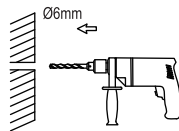

NOVA LUCE

9180120, 9180121
9180122, 9180123

①

Turn off the general switch

②

Drill with a 0.6 cm

③

Apply plastic anchors

④

Apply the element with a screw

⑤

Connect parts together

⑥

Turn on the general switch