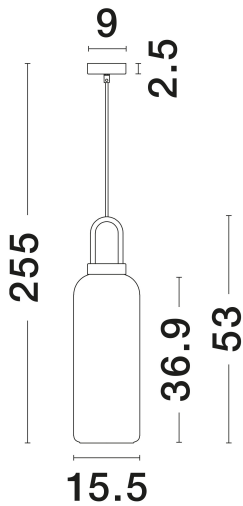

NOVA LUCE

PRODUCT DATASHEET

Version: 001

PRODUCT PHOTOGRAPH

TECHNICAL DRAWING

GENERAL INFORMATION

Product Code	9241160
Collection	Indoor
Product Category	Suspension
Product Family	Irvine
Mounting Location	Ceiling
Application Environment	Indoor
Specifications	N/A

DIMENSION & WEIGHT

LxWxH (cm)	D: 15.5 H1: 53 H2: 255
Cut Out (cm)	N/A
Weight (Kgr)	1.4

MATERIAL & COLOR

Product Color	Clear & Brass Gold
Body Material	Glass & Metal

APPLICATION & MOUNTING

Ambient Working Temp.	Max 45°C
Type of Protection	IP20
Dimmable	Yes
Type of Dimming	N/A
Mounting type	Surface
Mounting Depth (cm)	N/A
Led Module Replaceable	Yes
Light Source	E27

NOVA LUCE S.A

Schimatari Viotias
32009, Greece

+30 22620 58 121
+30 22620 56 743

info@novaluce.com
www.novaluce.com