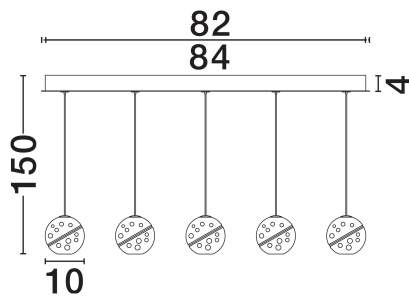

NOVA LUCE

PRODUCT DATASHEET

Version: 001

PRODUCT PHOTOGRAPH

TECHNICAL DRAWING

GENERAL INFORMATION

Product Code	9186961
Collection	Indoor
Product Category	Suspension
Product Family	Licio
Mounting Location	Wall
Application Environment	Indoor
Specifications	N/A

DIMENSION & WEIGHT

LxWxH (cm)	L: 84 W: 10 H: 150
Cut Out (cm)	N/A
Weight (Kgr)	7.2

MATERIAL & COLOR

Product Color	Gold
Body Material	Metal & Glass

APPLICATION & MOUNTING

Ambient Working Temp.	Max 45°C
Type of Protection	IP20
Dimmable	Yes
Type of Dimming	Triac
Mounting type	Surface
Mounting Depth (cm)	N/A
Led Module Replaceable	No
Light Source	LED

Power (Nominal)	16W
Input voltage (Nominal)	220-240V
Mains Frequency	50/60Hz

PHOTOMETRICAL DATA

Luminous Flux	832lm
Color Temperature	3000K
Light Color (Designation)	Warm White

WARRANTY

Warranty	3 Years
----------	----------------