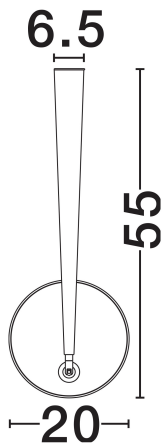

NOVA LUCE

PRODUCT DATASHEET

Version: 001

PRODUCT PHOTOGRAPH

TECHNICAL DRAWING

GENERAL INFORMATION

Product Code	9695107
Collection	Indoor
Product Category	Suspension
Product Family	Ekei
Mounting Location	Wall
Application Environment	Indoor
Specifications	N/A

DIMENSION & WEIGHT

LxWxH (cm)	D: 19.8 H: 55
Cut Out (cm)	N/A
Weight (Kgr)	1.12

MATERIAL & COLOR

Product Color	Sandy Black
Body Material	Aluminium

APPLICATION & MOUNTING

Ambient Working Temp.	Max 45°C
Type of Protection	IP20
Dimmable	No
Type of Dimming	N/A
Mounting type	Surface
Mounting Depth (cm)	N/A
Led Module Replaceable	No
Light Source	LED

Power (Nominal)	14W
Input voltage (Nominal)	220-240V
Mains Frequency	50/60Hz

PHOTOMETRICAL DATA

Luminous Flux	1085lm
Color Temperature	3000K
Light Color (Designation)	Warm White

WARRANTY

Warranty	3 Years
----------	----------------