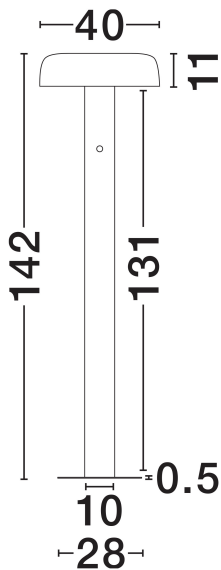

NOVA LUCE

PRODUCT DATASHEET

Version: 001

PRODUCT PHOTOGRAPH

TECHNICAL DRAWING

GENERAL INFORMATION

Product Code	9268019
Collection	Indoor
Product Category	Floor
Product Family	Noelia
Mounting Location	Floor
Application Environment	Indoor
Specifications	N/A

DIMENSION & WEIGHT

LxWxH (cm)	D: 40 H: 142
Cut Out (cm)	N/A
Weight (Kgr)	9.5

MATERIAL & COLOR

Product Color	Sandy Black
Body Material	Steel, Aluminium & Acrylic

APPLICATION & MOUNTING

Ambient Working Temp.	Max 45°C
Type of Protection	IP20
Dimmable	Yes
Type of Dimming	Triac
Mounting type	Surface
Mounting Depth (cm)	N/A
Led Module Replaceable	No
Light Source	LED

Power (Nominal)	28W
Input voltage (Nominal)	220-240V
Mains Frequency	50/60Hz

PHOTOMETRICAL DATA

Luminous Flux	1288lm
Color Temperature	3000K
Light Color (Designation)	Warm White

WARRANTY

Warranty	3 Years
----------	----------------