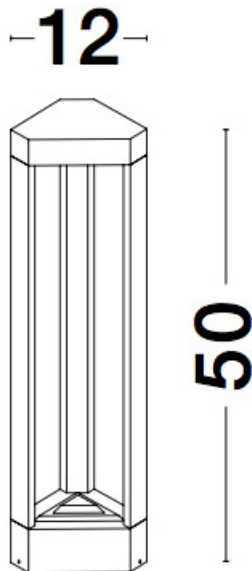

NOVA LUCE

PRODUCT DATASHEET

Version: 001

PRODUCT PHOTOGRAPH

GENERAL INFORMATION

Product Code	9756500
Collection	Outdoor
Product Category	Bollard
Product Family	PAX
Mounting Location	Floor
Application Environment	Outdoor

DIMENSION & WEIGHT

LxWxH (cm)	L: 13,5 W: 12 H: 50
Cut out (cm)	N/A
Weight (Kgr)	1.4

MATERIAL & COLOR

Product Color	Black
Body Material	Aluminium

TECHNICAL DRAWING

APPLICATION & MOUNTING

Ambient Working Temp.	Max 40 oC
Type of Protection	IP54
Dimmable	No
Type of Dimming (Optional)	N/A
Mounting type	Surface
Mounting Depth (cm)	N/A
Led Module Replaceable	No
Light Source	LED

Power (Nominal)	9W
Input voltage (Nominal)	220-240Vac
Mains Frequency	50/60Hz

PHOTOMETRICAL DATA

Luminous Flux	715 lm
Color Temperature	3000K
Light Color (Designation)	Warm White

WARRANTY

Warranty	3 Years
----------	----------------