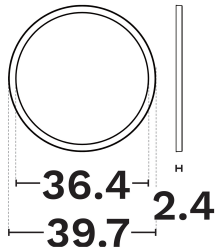

COMPATIBLE WITH

— On/Off Driver: N/A

— Triac Driver: N/A

— Dali Driver: N/A

GENERAL INFORMATION

Product Code	9060100
Product Category	Ceiling-Led
Product Family	Perfect Profiles
Mounting Location	Ceiling
Application Environment	Indoor

DIMENSION & WEIGHT

LxWxH (cm)	∅ H1: 5.5 H2: 120 cm
Cut out (cm)	N/A
Weight (Kgr)	N/A

MATERIAL & COLOR

Product Color	White
Body Material	Aluminium
Cover Material	N/A

APPLICATION & MOUNTING

Ambient Working Temp.	45 C
Type of Protection	IP20
Protection Class IK	IK03
Dimmable	Yes
Type of Dimming (Optional)	Triac
Mounting type	Suspended
Mounting Depth (cm)	Ceiling
Led Module Replaceable	No
Light Source	Led
Adjustable	Yes

NOVA LUCE S.A

Schimatari Viotias
32009, Greece

+30 22620 58 121
+30 22620 56 743

info@novaluce.com
www.novaluce.com