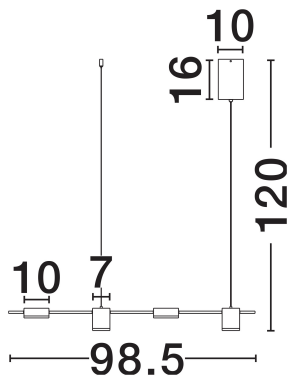

TECHNICAL DRAWING

GENERAL INFORMATION

Product Code	9130652
Collection	Indoor
Product Category	Suspension
Product Family	Riaz
Mounting Location	Wall
Application Environment	Indoor
Specifications	N/A

DIMENSION & WEIGHT

LxWxH (cm)	L: 98.5 W: 10 H: 120
Cut Out (cm)	N/A
Weight (Kgr)	2.6

MATERIAL & COLOR

Product Color	Sandy Black
Body Material	Aluminium & Acrylic

APPLICATION & MOUNTING

Ambient Working Temp.	Max 45°C
Type of Protection	IP20
Dimmable	Yes
Type of Dimming	Triac
Mounting type	Surface
Mounting Depth (cm)	N/A
Led Module Replaceable	No
Light Source	LED

NOVA LUCE S.A

Schimatari Viotias
32009, Greece

+30 22620 58 121
+30 22620 56 743

info@novaluce.com
www.novaluce.com