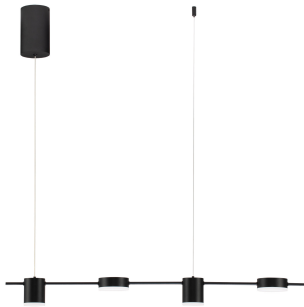

NOVA LUCE

PRODUCT DATASHEET

Version: 001

PRODUCT PHOTOGRAPH