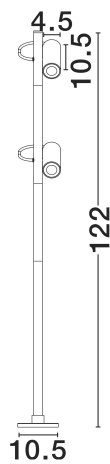

### PRODUCT PHOTOGRAPH

### DIMENSION & WEIGHT

LxWxH (cm)	H:122 cm (21 cm spike)
Cut out (cm)	N/A
Weight (Kgr)	0.8

### TECHNICAL DRAWING