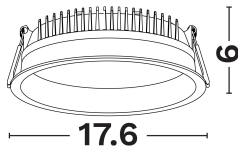

DIMENSION & WEIGHT

LxWxH (cm)	D:17.6 H:6
Cut out (cm)	16
Weight (Kgr)	N/A

TECHNICAL DRAWING

MATERIAL & COLOR

Product Color	Black
Body Material	Aluminium
Cover Material	N/A

APPLICATION & MOUNTING

Ambient Working Temp.	45 C
Type of Protection	IP20
Protection Class IK	IK04
Dimmable	Yes
Type of Dimming (Optional)	Triac/Dali
Mounting type	Recessed
Mounting Depth (cm)	Ceiling
Led Module Replaceable	No
Light Source	Led
Adjustable	No

PHOTOMETRICAL DATA

Luminous Flux	2193
Luminous Efficacy	95.3
Color Temperature	3000
Light Color (Designation)	Warm White
CRI	>90
SDCM	<3
Beam Angle	90
UGR	N/A

LIFESPAN

Lifetime	50000
----------	--------------