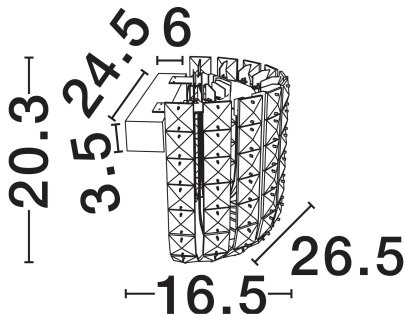

NOVA LUCE

PRODUCT DATASHEET

Version: 001

PRODUCT PHOTOGRAPH

GENERAL INFORMATION

Product Code	9019761
Collection	Indoor
Product Category	Wall
Product Family	Celysia
Mounting Location	Wall
Application Environment	Indoor
Specifications	N/A

DIMENSION & WEIGHT

LxWxH (cm)	L: 26.5 W: 16.5 H: 20.3
Cut Out (cm)	N/A
Weight (Kgr)	1.8

MATERIAL & COLOR

Product Color	Chrome
Body Material	Metal & Crystal

TECHNICAL DRAWING

APPLICATION & MOUNTING

Ambient Working Temp.	Max 45°C
Type of Protection	IP20
Dimmable	No
Type of Dimming	N/A
Mounting type	Surface
Mounting Depth (cm)	N/A
Led Module Replaceable	No
Light Source	LED

Power (Nominal)	12W
Input voltage (Nominal)	220-240V
Mains Frequency	50/60Hz

PHOTOMETRICAL DATA

Luminous Flux	804lm
Color Temperature	3500K
Light Color (Designation)	Warm White

WARRANTY

Warranty	3 Years
----------	----------------