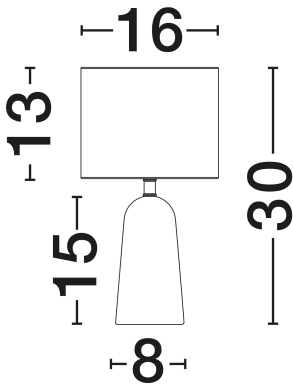

NOVA LUCE

PRODUCT DATASHEET

Version: 001

PRODUCT PHOTOGRAPH

TECHNICAL DRAWING

GENERAL INFORMATION

Product Code	9001080
Collection	Indoor
Product Category	Table
Product Family	Oby
Mounting Location	Table
Application Environment	Indoor
Specifications	N/A

DIMENSION & WEIGHT

LxWxH (cm)	D: 16 H: 30
Cut Out (cm)	N/A
Weight (Kgr)	0.475

MATERIAL & COLOR

Product Color	Natural
Body Material	Linen Fabric & Wood

APPLICATION & MOUNTING

Ambient Working Temp.	Max 45°C
Type of Protection	IP20
Dimmable	No
Type of Dimming	N/A
Mounting type	Surface
Mounting Depth (cm)	N/A
Led Module Replaceable	Yes
Light Source	E27

Power (Nominal)	1x12W
Input voltage (Nominal)	100-240V
Mains Frequency	50/60Hz

PHOTOMETRICAL DATA

Luminous Flux	N/A
Color Temperature	N/A
Light Color (Designation)	N/A

WARRANTY

Warranty	3 Years
----------	----------------