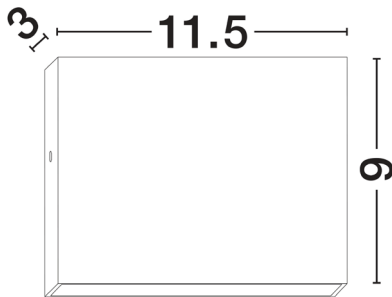

NOVA LUCE

PRODUCT DATASHEET

Version: 001

PRODUCT PHOTOGRAPH

TECHNICAL DRAWING

GENERAL INFORMATION

Product Code	9030818
Collection	Outdoor
Product Category	Wall
Product Family	Tick
Mounting Location	Wall
Application Environment	Outdoor
Specifications	Antisalt Protection

DIMENSION & WEIGHT

LxWxH (cm)	L: 11,5 W: 3 H: 9
Cut out (cm)	N/A
Weight (Kgr)	0.33

MATERIAL & COLOR

Product Color	White
Body Material	Aluminium & Pc

APPLICATION & MOUNTING

Ambient Working Temp.	Max 45 oC
Type of Protection	IP54
Dimmable	No
Type of Dimming (Optional)	N/A
Mounting type	Surface
Mounting Depth (cm)	N/A
Led Module Replaceable	No
Light Source	LED

Power (Nominal)	7W
Input voltage (Nominal)	220-240Vac
Mains Frequency	50/60Hz

PHOTOMETRICAL DATA

Luminous Flux	416lm
Color Temperature	3000 K
Light Color (Designation)	Warm White

WARRANTY

Warranty	3 Years
----------	----------------