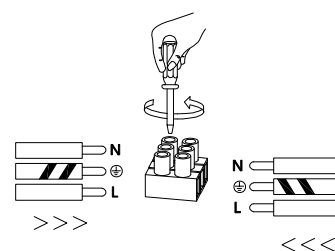

NOVA LUCE

9333090

①

Turn off the general Switch

②

Drill holes & apply plastic anchors
With screws

③

Connect the wires

④

Apply the side screws

⑤

Install crystal lights

⑥

Turn on the general switch