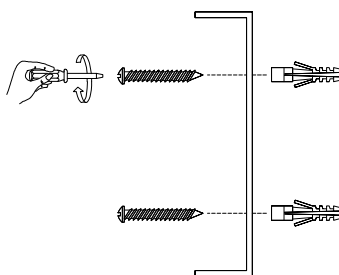

NOVA LUCE

9333090

①

Turn off the general Switch

②

Drill holes & apply plastic anchors
With screws

③

Connect the wires

④

Apply the side screws

⑤

Install crystal lights

⑥

Turn on the general switch