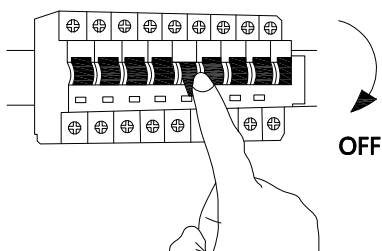

NOVA LUCE

9333090

①

Turn off the general Switch

②

Drill holes & apply plastic anchors
With screws

③

Connect the wires

④

Apply the side screws

⑤

Install crystal lights

⑥

Turn on the general switch