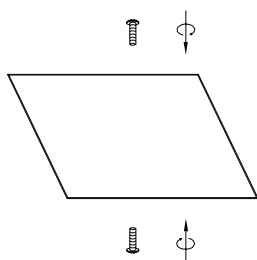

NOVA LUCE

9333090

①

Turn off the general Switch

②

Drill holes & apply plastic anchors
With screws

③

Connect the wires

④

Apply the side screws

⑤

Install crystal lights

⑥

Turn on the general switch