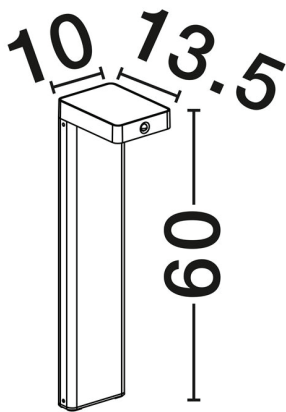

NOVA LUCE

PRODUCT DATASHEET

Version: 001

PRODUCT PHOTOGRAPH

TECHNICAL DRAWING

GENERAL INFORMATION

Product Code	9031068
Collection	Outdoor
Product Category	Floor
Product Family	Poet
Mounting Location	Floor
Application Environment	Indoor

DIMENSION & WEIGHT

LxWxH (cm)	L:10 W:13.5 H:60
Cut out (cm)	N/A
Weight (Kgr)	N/A

MATERIAL & COLOR

Product Color	Sandy Black
Body Material	Die-Casting Aluminium & Clear Glass

APPLICATION & MOUNTING

Ambient Working Temp.	Max 45 oC
Type of Protection	IP65
Dimmable	No
Type of Dimming (Optional)	N/A
Mounting type	Floor
Mounting Depth (cm)	N/A
Led Module Replaceable	No
Light Source	LED

Power (Nominal)	1W
Input voltage (Nominal)	3.7V
Mains Frequency	50/60Hz

PHOTOMETRICAL DATA

Luminous Flux	65lm
Color Temperature	3000K
Light Color (Designation)	Warm White

WARRANTY

Warranty	3 Years
----------	----------------