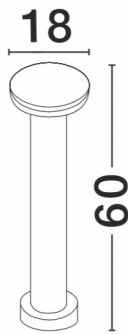

GENERAL INFORMATION

Product Code	9207168
Collection	Outdoor
Product Category	Bollard
Product Family	SUITE
Mounting Location	Floor
Application Environment	Outdoor

DIMENSION & WEIGHT

LxWxH (cm)	D: 18 H: 60
Cut out (cm)	N/A
Weight (Kgr)	1.4

MATERIAL & COLOR

Product Color	Black
Body Material	Aluminum-Acrylic

APPLICATION & MOUNTING

Ambient Working Temp.	Max 40 °C
Type of Protection	IP54
Dimmable	No
Type of Dimming (Optional)	N/A
Mounting type	Surface
Mounting Depth (cm)	N/A
Led Module Replaceable	No
Light Source	LED

NOVA LUCE S.A

Schimatari Viotias
32009, Greece

+30 22620 58 121
+30 22620 56 743

info@novaluce.com
www.novaluce.com