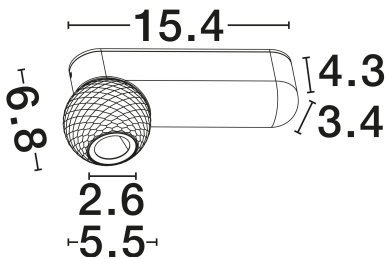

NOVA LUCE

PRODUCT DATASHEET

Version: 001

PRODUCT PHOTOGRAPH

GENERAL INFORMATION

Product Code	9088164
Collection	Indoor
Product Category	Wall
Product Family	Notic
Mounting Location	Wall
Application Environment	Indoor
Specifications	N/A

DIMENSION & WEIGHT

LxWxH (cm)	D: 5.5 W: 6.8 H: 15.4
Cut Out (cm)	N/A
Weight (Kgr)	0.332

MATERIAL & COLOR

Product Color	Sandy Black
Body Material	Aluminium

TECHNICAL DRAWING

APPLICATION & MOUNTING

Ambient Working Temp.	Max 45°C
Type of Protection	IP20
Dimmable	No
Type of Dimming	N/A
Mounting type	Surface
Mounting Depth (cm)	N/A
Led Module Replaceable	No
Light Source	LED

NOVA LUCE S.A

Schimatari Viotias
32009, Greece

+30 22620 58 121
+30 22620 56 743

info@novaluce.com
www.novaluce.com