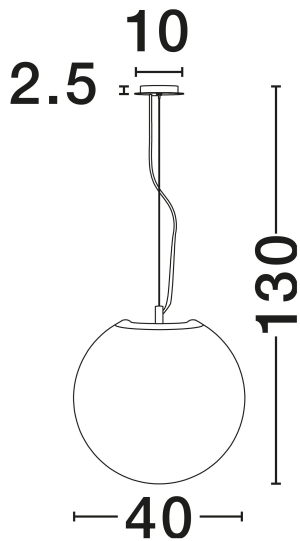

TECHNICAL DRAWING

GENERAL INFORMATION

Product Code	920422
Collection	Indoor
Product Category	Suspension
Product Family	Neviso
Mounting Location	Ceiling
Application Environment	Indoor
Specifications	N/A

DIMENSION & WEIGHT

LxWxH (cm)	D: 40 H: 130
Cut Out (cm)	N/A
Weight (Kgr)	3.2

MATERIAL & COLOR

Product Color	Opal & White
Body Material	Glass & Metal

APPLICATION & MOUNTING

Ambient Working Temp.	Max 45°C
Type of Protection	IP20
Dimmable	Yes
Type of Dimming	N/A
Mounting type	Surface
Mounting Depth (cm)	N/A
Led Module Replaceable	Yes
Light Source	E27

NOVA LUCE S.A

Schimatari Viotias
32009, Greece

+30 22620 58 121
+30 22620 56 743

info@novaluce.com
www.novaluce.com