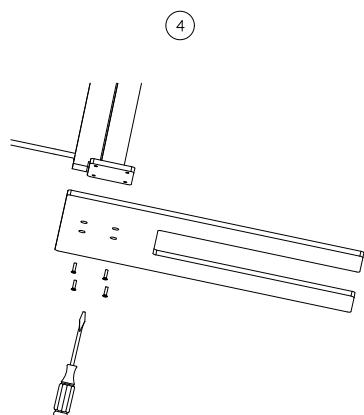

NOVA LUCE

9060291
9060292

NOVA LUCE

9060291 / 9060292

Connect wires as marked

Press the screw

Install the magnetic cover

Installing the base plate

Touch panel
Independent control

- Indirect dimmable
- Light on / off
- Direct dimmable
- Human body induction
- daylight harvesting