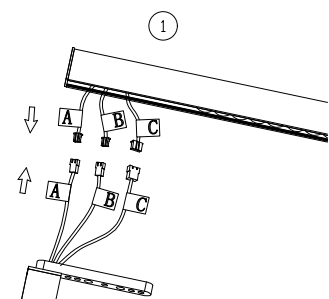

NOVA LUCE

9060291
9060292

NOVA LUCE

9060291 / 9060292

Connect wires as marked

Press the screw

Install the magnetic cover

Installing the base plate

Touch panel
Independent control

- Indirect dimmable
- Light on / off
- Direct dimmable
- Human body induction
- daylight harvesting