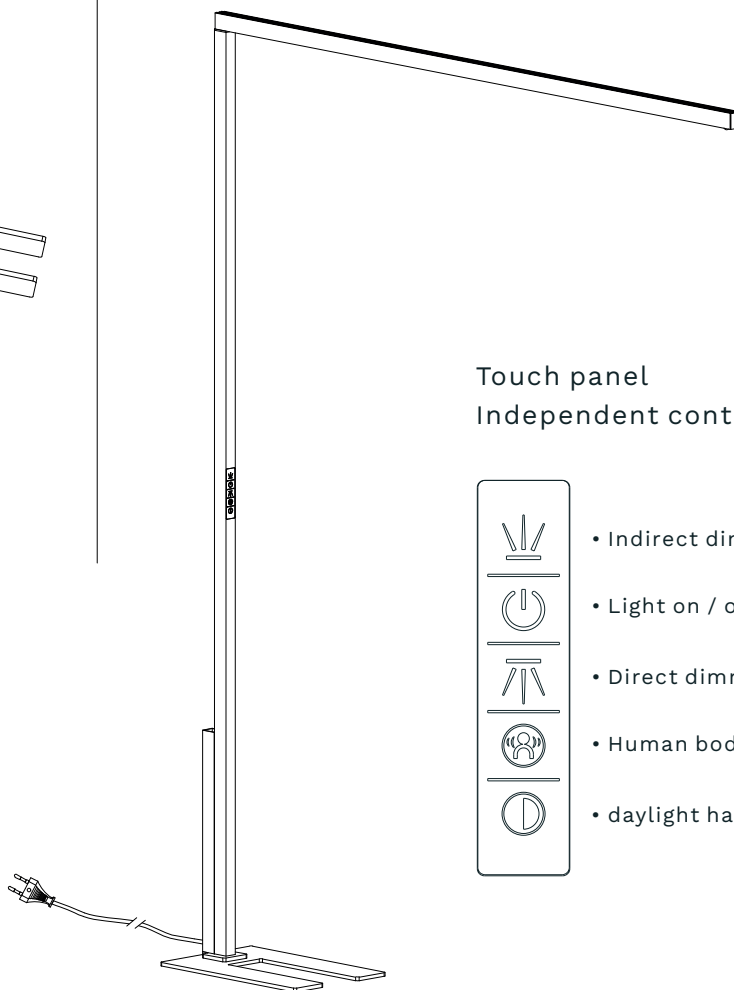

NOVA LUCE

9060291
9060292

NOVA LUCE

9060291 / 9060292

Connect wires as marked

Press the screw

Install the magnetic cover

Installing the base plate

Touch panel
Independent control

- Indirect dimmable
- Light on / off
- Direct dimmable
- Human body induction
- daylight harvesting