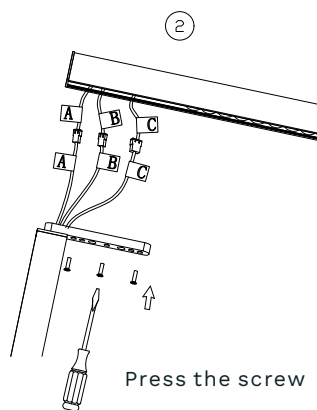

NOVA LUCE

9060291
9060292

NOVA LUCE

9060291 / 9060292

Connect wires as marked

Press the screw

Install the magnetic cover

Installing the base plate

Touch panel
Independent control

- Indirect dimmable
- Light on / off
- Direct dimmable
- Human body induction
- daylight harvesting