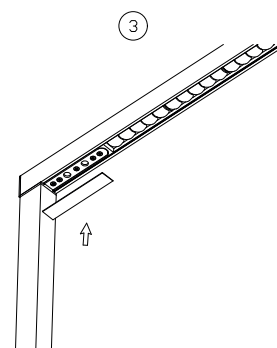

NOVA LUCE

9060291
9060292

NOVA LUCE

9060291 / 9060292

Connect wires as marked

Press the screw

Install the magnetic cover

Installing the base plate

Touch panel
Independent control

- Indirect dimmable
- Light on / off
- Direct dimmable
- Human body induction
- daylight harvesting