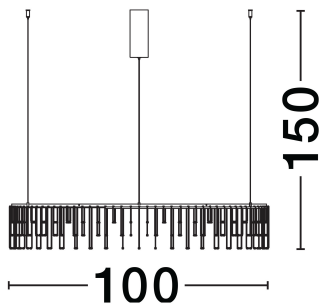

NOVA LUCE

PRODUCT DATASHEET

Version: 001

PRODUCT PHOTOGRAPH

TECHNICAL DRAWING

GENERAL INFORMATION

Product Code	9186978
Collection	Indoor
Product Category	Suspension
Product Family	Stellar
Mounting Location	Wall
Application Environment	Indoor
Specifications	N/A

DIMENSION & WEIGHT

LxWxH (cm)	D: 100 H: 150
Cut Out (cm)	N/A
Weight (Kgr)	2.4

MATERIAL & COLOR

Product Color	Gold
Body Material	Copper & Aluminium

APPLICATION & MOUNTING

Ambient Working Temp.	Max 45°C
Type of Protection	IP20
Dimmable	Yes
Type of Dimming	Triac
Mounting type	Surface
Mounting Depth (cm)	N/A
Led Module Replaceable	No
Light Source	LED

Power (Nominal)	36W
Input voltage (Nominal)	220-240V
Mains Frequency	50/60Hz

PHOTOMETRICAL DATA

Luminous Flux	3116lm
Color Temperature	3000K
Light Color (Designation)	Warm White

WARRANTY

Warranty	3 Years
----------	----------------