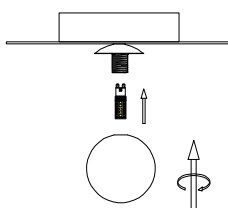

NOVA LUCE

9501247

1

Turn off the general switch

2

Drill holes apply screws
& plastic anchors

3

Connect the wires

4

Apply the side screws
To make it stable

5

Apply the glass with the bulb

6

Turn on the general switch