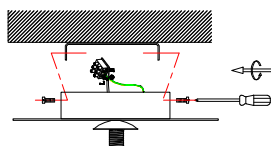

NOVA LUCE

9501247

1

Turn off the general switch

2

Drill holes apply screws
& plastic anchors

3

Connect the wires

4

Apply the side screws
To make it stable

5

Apply the glass with the bulb

6

Turn on the general switch