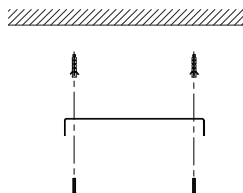

NOVA LUCE

9501247

1

Turn off the general switch

2

Drill holes apply screws
& plastic anchors

3

Connect the wires

4

Apply the side screws
To make it stable

5

Apply the glass with the bulb

6

Turn on the general switch