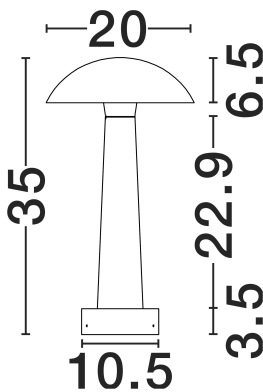

NOVA LUCE

PRODUCT DATASHEET

Version: 001

PRODUCT PHOTOGRAPH

TECHNICAL DRAWING

GENERAL INFORMATION

Product Code	9540237
Collection	Outdoor
Product Category	Bollard
Product Family	Tura
Mounting Location	Ground
Application Environment	Outdoor
Specifications	N/A

DIMENSION & WEIGHT

LxWxH (cm)	D:20 H:35 cm
Cut out (cm)	N/A
Weight (Kgr)	2.5

MATERIAL & COLOR

Product Color	Black
Body Material	Sandstone Cement

APPLICATION & MOUNTING

Ambient Working Temp.	(-15°C) ~ (+60°C)
Type of Protection	IP65
Dimmable	No
Type of Dimming	N/A
Mounting type	Surface
Mounting Depth (cm)	N/A
Led Module Replaceable	No
Light Source	LED

Power (Nominal)	7w
Input voltage (Nominal)	220-240Vac
Mains Frequency	50/60Hz

PHOTOMETRICAL DATA

Luminous Flux	840lm
Color Temperature	3000K
Light Color (Designation)	Warm White

WARRANTY

Warranty	3 Years
----------	----------------