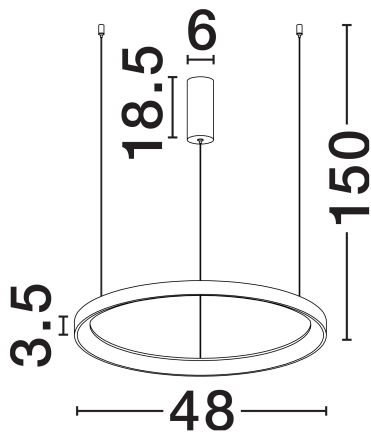

GENERAL INFORMATION

Product Code	9345686
Collection	Indoor
Product Category	Suspension
Product Family	Pertino
Mounting Location	Wall
Application Environment	Indoor
Specifications	N/A

DIMENSION & WEIGHT

LxWxH (cm)	D: 48 H: 150
Cut Out (cm)	N/A
Weight (Kgr)	1.7

MATERIAL & COLOR

Product Color	Sandy White
Body Material	Aluminium & Acrylic

APPLICATION & MOUNTING

Ambient Working Temp.	Max 45°C
Type of Protection	IP20
Dimmable	Yes
Type of Dimming	Triac
Mounting type	Surface
Mounting Depth (cm)	N/A
Led Module Replaceable	No
Light Source	LED

NOVA LUCE S.A

Schimatari Viotias
32009, Greece

+30 22620 58 121
+30 22620 56 743

info@novaluce.com
www.novaluce.com