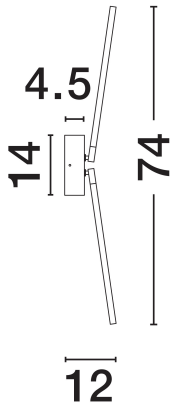

NOVA LUCE

PRODUCT DATASHEET

Version: 001

PRODUCT PHOTOGRAPH

TECHNICAL DRAWING

GENERAL INFORMATION

Product Code	9180723
Collection	Indoor
Product Category	Wall
Product Family	Raccio
Mounting Location	Wall
Application Environment	Indoor
Specifications	N/A

DIMENSION & WEIGHT

LxWxH (cm)	L : 7.5 W: 12 H: 74
Cut Out (cm)	N/A
Weight (Kgr)	0.5

MATERIAL & COLOR

Product Color	Black
Body Material	Metal & Acrylic

APPLICATION & MOUNTING

Ambient Working Temp.	Max 45°C
Type of Protection	IP20
Dimmable	No
Type of Dimming	N/A
Mounting type	Surface
Mounting Depth (cm)	N/A
Led Module Replaceable	No
Light Source	LED

Power (Nominal)	10W
Input voltage (Nominal)	220-240V
Mains Frequency	50/60Hz

PHOTOMETRICAL DATA

Luminous Flux	500lm
Color Temperature	3000K
Light Color (Designation)	Warm White

WARRANTY

Warranty	3 Years
----------	----------------