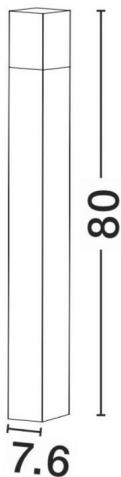

NOVA LUCE

PRODUCT DATASHEET

Version: 001

PRODUCT PHOTOGRAPH

TECHNICAL DRAWING

GENERAL INFORMATION

Product Code	71371101
Collection	Outdoor
Product Category	Bollard
Product Family	STICK
Mounting Location	Floor
Application Environment	Outdoor

DIMENSION & WEIGHT

LxWxH (cm)	L: 7,6 W: 7,6 H: 80
Cut out (cm)	N/A
Weight (Kgr)	1.5

MATERIAL & COLOR

Product Color	Grey
Body Material	Aluminium Acrylic

APPLICATION & MOUNTING

Ambient Working Temp.	Max 40 oC
Type of Protection	IP54
Dimmable	No
Type of Dimming (Optional)	N/A
Mounting type	Surface
Mounting Depth (cm)	N/A
Led Module Replaceable	Yes
Light Source	E27