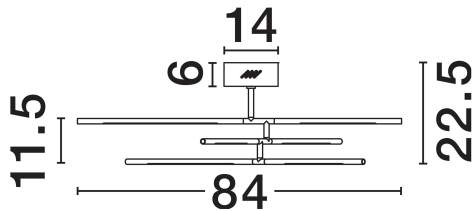

APPLICATION & MOUNTING

Ambient Working Temp.	Max 45°C
Type of Protection	IP20
Dimmable	Yes
Type of Dimming	Triac
Mounting type	Surface
Mounting Depth (cm)	N/A
Led Module Replaceable	No
Light Source	LED

NOVA LUCE S.A

Schimatari Viotias
32009, Greece

+30 22620 58 121
+30 22620 56 743

info@novaluce.com
www.novaluce.com