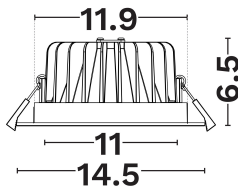

DIMENSION & WEIGHT

LxWxH (cm)	D:14.5 H:6.5
Cut out (cm)	12,5
Weight (Kgr)	N/A

TECHNICAL DRAWING

MATERIAL & COLOR

Product Color	White
Body Material	Aluminium
Cover Material	N/A

APPLICATION & MOUNTING

Ambient Working Temp.	45 C
Type of Protection	IP54
Protection Class IK	IK04
Dimmable	Yes
Type of Dimming (Optional)	Triac/Dali
Mounting type	Recessed
Mounting Depth (cm)	Ceiling
Led Module Replaceable	No
Light Source	Led
Adjustable	No