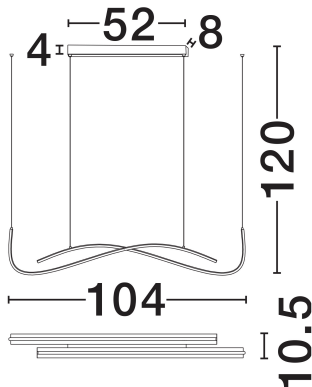

NOVA LUCE

PRODUCT DATASHEET

Version: 001

PRODUCT PHOTOGRAPH

TECHNICAL DRAWING

GENERAL INFORMATION

| | |
|-------------------------|------------|
| Product Code | 9130654 |
| Collection | Indoor |
| Product Category | Suspension |
| Product Family | Brio |
| Mounting Location | Wall |
| Application Environment | Indoor |
| Specifications | N/A |

DIMENSION & WEIGHT

| | |
|--------------|--------------------|
| LxWxH (cm) | L: 104 W: 8 H: 120 |
| Cut Out (cm) | N/A |
| Weight (Kgr) | 2.15 |

MATERIAL & COLOR

| | |
|---------------|----------------------|
| Product Color | Sandy Black |
| Body Material | Aluminium & Silicone |

| | |
|-------------------------|-----------------|
| Power (Nominal) | 27W |
| Input voltage (Nominal) | 220-240V |
| Mains Frequency | 50/60Hz |

PHOTOMETRICAL DATA

| | |
|---------------------------|------------------------|
| Luminous Flux | 1203lm |
| Color Temperature | 2700-3000-4000K |
| Light Color (Designation) | WW - NW |