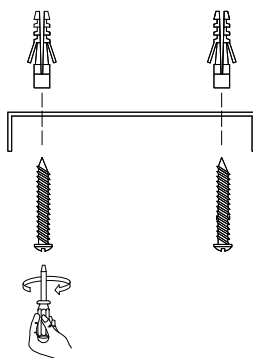

NOVA LUCE

9009204

①

Turn off the general Switch

②

Drill holes & apply plastic anchors
With screws

③

Connect the wires

④

Apply the side screws

⑤

Instal glass shades

⑥

Turn on the general switch