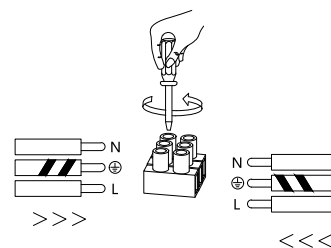

NOVA LUCE

9009204

①

Turn off the general Switch

②

Drill holes & apply plastic anchors
With screws

③

Connect the wires

④

Apply the side screws

⑤

Instal glass shades

⑥

Turn on the general switch