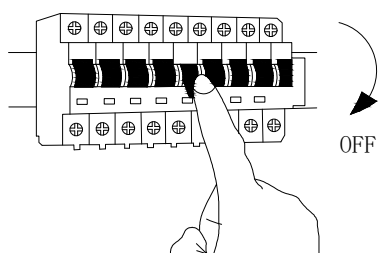

NOVA LUCE

9009204

①

Turn off the general Switch

②

Drill holes & apply plastic anchors
With screws

③

Connect the wires

④

Apply the side screws

⑤

Instal glass shades

⑥

Turn on the general switch