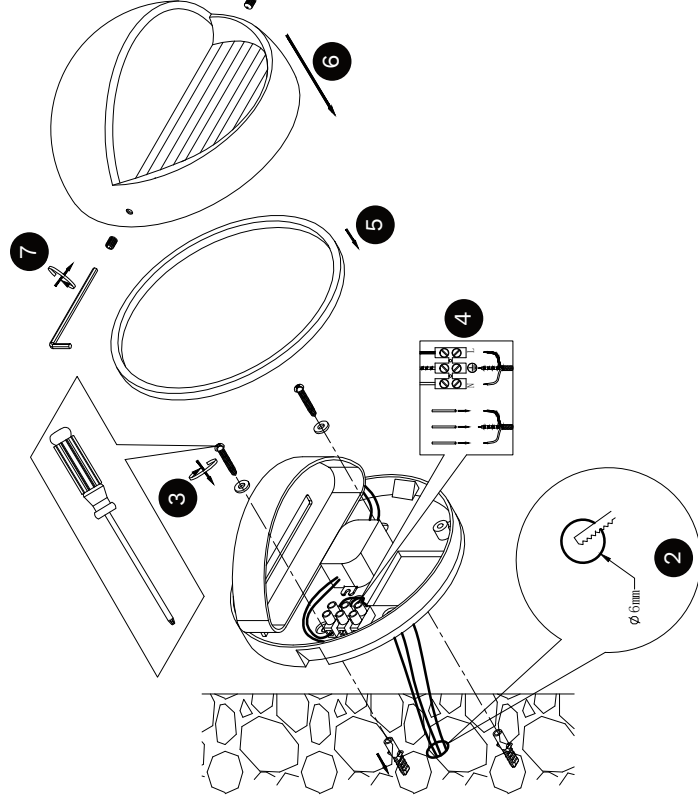

NOVA LUCE

710446

1

Turn off the general switch

8

Turn on the general switch

1. Turn off general switch
2. Drill a holes, apply plastic anchors
 3. Apply Screws
 4. Connect the wires
5. Apply the shade in to place
 6. Put it in place
 7. Apply side screws
8. Turn on the general switch