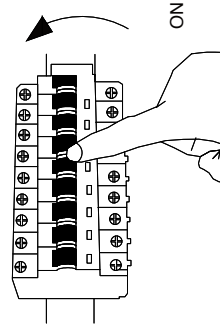

NOVA LUCE

710446

1

Turn off the general switch

8

Turn on the general switch

1. Turn off general switch
2. Drill a holes, apply plastic anchors
 3. Apply Screws
 4. Connect the wires
5. Apply the shade in to place
 6. Put it in place
 7. Apply side screws
8. Turn on the general switch