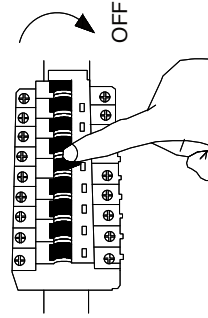

NOVA LUCE

710446

1

Turn off the general switch

8

Turn on the general switch

1. Turn off general switch
2. Drill a holes, apply plastic anchors
 3. Apply Screws
 4. Connect the wires
5. Apply the shade in to place
 6. Put it in place
 7. Apply side screws
8. Turn on the general switch