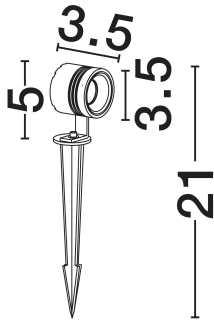

NOVA LUCE

PRODUCT DATASHEET

Version: 001

PRODUCT PHOTOGRAPH

TECHNICAL DRAWING

GENERAL INFORMATION

Product Code	9050734
Collection	Outdoor
Product Category	Accent Lighting
Product Family	Sento
Mounting Location	Ground
Application Environment	Outdoor
Specifications	N/A

DIMENSION & WEIGHT

LxWxH (cm)	5 H:21 cm (16 cm spike)
Cut out (cm)	N/A
Weight (Kgr)	0.082

MATERIAL & COLOR

Product Color	Corten
Body Material	Aluminium & Pc

APPLICATION & MOUNTING

Ambient Working Temp.	Max 45 oC
Type of Protection	IP65
Dimmable	No
Type of Dimming	N/A
Mounting type	Surface
Mounting Depth (cm)	N/A
Led Module Replaceable	No
Light Source	LED

Power (Nominal)	3w
Input voltage (Nominal)	24Vdc
Mains Frequency	50/60Hz

PHOTOMETRICAL DATA

Luminus Flux	135lm
Color Temperature	2700K
Light Color (Designation)	Warm White

WARRANTY

Warranty	3 Years
----------	----------------