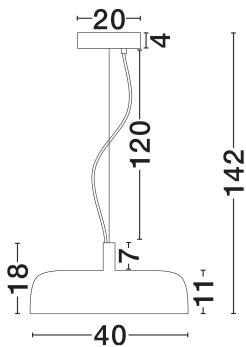

NOVA LUCE

PRODUCT DATASHEET

Version: 001

PRODUCT PHOTOGRAPH

TECHNICAL DRAWING

GENERAL INFORMATION

Product Code	9268005
Collection	Indoor
Product Category	Suspension
Product Family	Noelia
Mounting Location	Wall
Application Environment	Indoor
Specifications	N/A

DIMENSION & WEIGHT

LxWxH (cm)	D: 40 H: 142
Cut Out (cm)	N/A
Weight (Kgr)	1.8

MATERIAL & COLOR

Product Color	Bordeaux
Body Material	Steel, Aluminium & Acrylic

APPLICATION & MOUNTING

Ambient Working Temp.	Max 45°C
Type of Protection	IP20
Dimmable	Yes
Type of Dimming	Triac
Mounting type	Surface
Mounting Depth (cm)	N/A
Led Module Replaceable	No
Light Source	LED

Power (Nominal)	27W
Input voltage (Nominal)	220-240V
Mains Frequency	50/60Hz

PHOTOMETRICAL DATA

Luminous Flux	1224lm
Color Temperature	3000K
Light Color (Designation)	Warm White

WARRANTY

Warranty	3 Years
----------	----------------