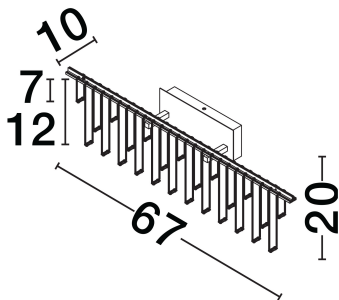

NOVA LUCE

PRODUCT DATASHEET

Version: 001

PRODUCT PHOTOGRAPH

GENERAL INFORMATION

Product Code	9186966
Collection	Indoor
Product Category	Suspension
Product Family	Stellar
Mounting Location	Wall
Application Environment	Indoor
Specifications	N/A

DIMENSION & WEIGHT

LxWxH (cm)	L: 67 W: 10 H: 20
Cut Out (cm)	N/A
Weight (Kgr)	1.8

MATERIAL & COLOR

Product Color	Gold
Body Material	Copper & Aluminium

TECHNICAL DRAWING

APPLICATION & MOUNTING

Ambient Working Temp.	Max 45°C
Type of Protection	IP20
Dimmable	Yes
Type of Dimming	Triac
Mounting type	Surface
Mounting Depth (cm)	N/A
Led Module Replaceable	No
Light Source	LED

NOVA LUCE S.A

Schimatari Viotias
32009, Greece

+30 22620 58 121
+30 22620 56 743

info@novaluce.com
www.novaluce.com