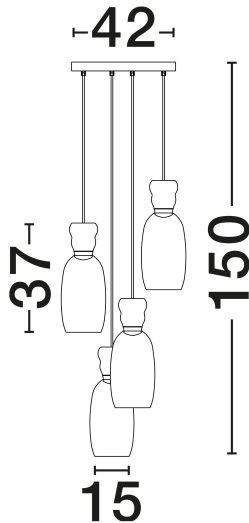

NOVA LUCE

PRODUCT DATASHEET

Version: 001

PRODUCT PHOTOGRAPH

TECHNICAL DRAWING

GENERAL INFORMATION

Product Code	9030549
Collection	Indoor
Product Category	Suspension
Product Family	Pluma
Mounting Location	Ceiling
Application Environment	Indoor
Specifications	N/A

DIMENSION & WEIGHT

LxWxH (cm)	D: 40 H: 170
Cut Out (cm)	N/A
Weight (Kgr)	4.8

MATERIAL & COLOR

Product Color	Glossy Jasper, Purple, Yellow, Pink, Light Green, Light Blue, Smokey & Gold
Body Material	Glass & Metal

Schimatari Viotias
32009, Greece

+30 22620 58 121
+30 22620 56 743

info@novaluce.com
www.novaluce.com

NOVA LUCE

PRODUCT DATASHEET

Version: 001

ELECTRICAL DATA

Power (Nominal)	20W
Input voltage (Nominal)	220-240V
Mains Frequency	50/60Hz

PHOTOMETRICAL DATA

Luminous Flux	1800lm
Color Temperature	3000K
Light Color (Designation)	Warm White

WARRANTY

Warranty	3 Years
----------	----------------

CERTIFICATES

Certificates	CE,UKCA
--------------	----------------