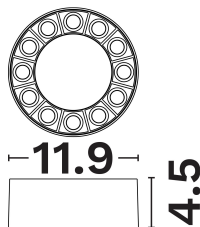

NOVA LUCE

PRODUCT DATASHEET

Version: 001

PRODUCT PHOTOGRAPH

GENERAL INFORMATION

Product Code	9006030
Product Category	Ceiling-Led
Product Family	Emira
Mounting Location	Ceiling
Application Environment	Indoor

DIMENSION & WEIGHT

LxWxH (cm)	D:11.9 H:4.5 cm
Cut out (cm)	N/A
Weight (Kgr)	N/A

TECHNICAL DRAWING

MATERIAL & COLOR

Product Color	White
Body Material	Aluminium
Cover Material	N/A

APPLICATION & MOUNTING

Ambient Working Temp.	45 C
Type of Protection	IP20
Protection Class IK	IK05
Dimmable	Yes
Type of Dimming (Optional)	Triac
Mounting type	Surface
Mounting Depth (cm)	Ceiling
Led Module Replaceable	No
Light Source	Led
Adjustable	No

NOVA LUCE

PRODUCT DATASHEET

Version: 001

ELECTRICAL DATA

Power (Nominal)	15
Input voltage (Nominal)	220-240Vac
Mains Frequency	50/60Hz
Output voltage	42Vdc
Output Current	350mA
Power Factor	0,9
Efficiency	0,9
SVM	60.4
Pst	61
Class	II

PHOTOMETRICAL DATA

Luminous Flux	1396
Luminous Efficacy	93.1
Color Temperature	3000
Light Color (Designation)	Warm White
CRI	>90
SDCM	<3
Beam Angle	36
UGR	<19

LIFESPAN

Lifetime	50000
----------	--------------