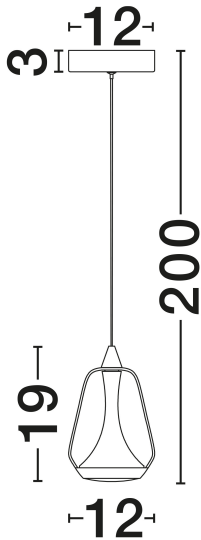

NOVA LUCE

PRODUCT DATASHEET

Version: 001

PRODUCT PHOTOGRAPH

TECHNICAL DRAWING

GENERAL INFORMATION

Product Code	9416965
Collection	Indoor
Product Category	Suspension
Product Family	Alish
Mounting Location	Ceiling
Application Environment	Indoor
Specifications	N/A

DIMENSION & WEIGHT

LxWxH (cm)	D: 12 H: 200
Cut Out (cm)	N/A
Weight (Kgr)	0.7

MATERIAL & COLOR

Product Color	Matt Black & Smokey
Body Material	Metal & Glass

APPLICATION & MOUNTING

Ambient Working Temp.	Max 45°C
Type of Protection	IP20
Dimmable	No
Type of Dimming	N/A
Mounting type	Surface
Mounting Depth (cm)	N/A
Led Module Replaceable	No
Light Source	LED

NOVA LUCE S.A

Schimatari Viotias
32009, Greece

+30 22620 58 121
+30 22620 56 743

info@novaluce.com
www.novaluce.com