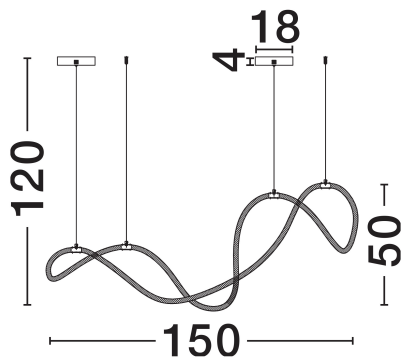

NOVA LUCE

PRODUCT DATASHEET

Version: 001

PRODUCT PHOTOGRAPH

TECHNICAL DRAWING

GENERAL INFORMATION

Product Code	9082093
Collection	Indoor
Product Category	Suspension
Product Family	Cerelia
Mounting Location	Wall
Application Environment	Indoor
Specifications	N/A

DIMENSION & WEIGHT

LxWxH (cm)	L: 150 W: 60 H: 120
Cut Out (cm)	N/A
Weight (Kgr)	0

MATERIAL & COLOR

Product Color	Brass Gold
Body Material	Metal & Silicone

APPLICATION & MOUNTING

Ambient Working Temp.	Max 45°C
Type of Protection	IP20
Dimmable	Yes
Type of Dimming	Triac
Mounting type	Surface
Mounting Depth (cm)	N/A
Led Module Replaceable	No
Light Source	LED

Power (Nominal)	71W
Input voltage (Nominal)	220-240V
Mains Frequency	50/60Hz

PHOTOMETRICAL DATA

Luminous Flux	4216lm
Color Temperature	3000K
Light Color (Designation)	Warm White

WARRANTY

Warranty	3 Years
----------	----------------