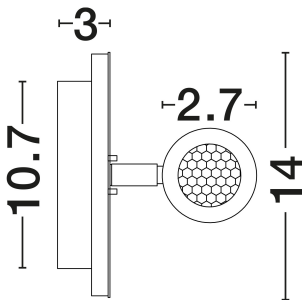

NOVA LUCE

PRODUCT DATASHEET

Version: 001

PRODUCT PHOTOGRAPH

GENERAL INFORMATION

Product Code	9081222
Collection	Indoor
Product Category	Wall
Product Family	Penor
Mounting Location	Wall
Application Environment	Indoor
Specifications	N/A

DIMENSION & WEIGHT

LxWxH (cm)	L: 14 W: 5.7 H: 14
Cut Out (cm)	N/A
Weight (Kgr)	0.5

MATERIAL & COLOR

Product Color	Sandy Black
Body Material	Steel & Aluminium & Acrylic

TECHNICAL DRAWING

APPLICATION & MOUNTING

+30 22620 58 121
+30 22620 56 743

info@novaluce.com
www.novaluce.com

NOVA LUCE

PRODUCT DATASHEET

Version: 001

ELECTRICAL DATA

Power (Nominal)	9W
Input voltage (Nominal)	220-240V
Mains Frequency	50/60Hz

PHOTOMETRICAL DATA