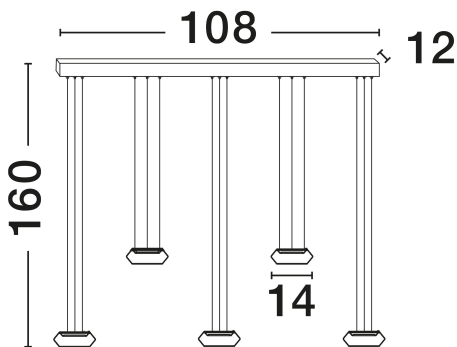

NOVA LUCE

PRODUCT DATASHEET

Version: 001

PRODUCT PHOTOGRAPH

TECHNICAL DRAWING

GENERAL INFORMATION

Product Code	9236104
Collection	Indoor
Product Category	Suspension
Product Family	Jailyn
Mounting Location	Ceiling
Application Environment	Indoor
Specifications	N/A

DIMENSION & WEIGHT

LxWxH (cm)	L: 108 W: 14 H: 160
Cut Out (cm)	N/A
Weight (Kgr)	3.35

MATERIAL & COLOR

Product Color	Sandy Black & Smokey
Body Material	Aluminium & Glass

APPLICATION & MOUNTING

Ambient Working Temp.	Max 45°C
Type of Protection	IP20
Dimmable	Yes
Type of Dimming	Triac
Mounting type	Surface
Mounting Depth (cm)	N/A
Led Module Replaceable	No
Light Source	LED

Power (Nominal)	40W
Input voltage (Nominal)	220-240V
Mains Frequency	50/60Hz

PHOTOMETRICAL DATA

Luminous Flux	1600lm
Color Temperature	3000K
Light Color (Designation)	Warm White

WARRANTY

Warranty	3 Years
----------	----------------